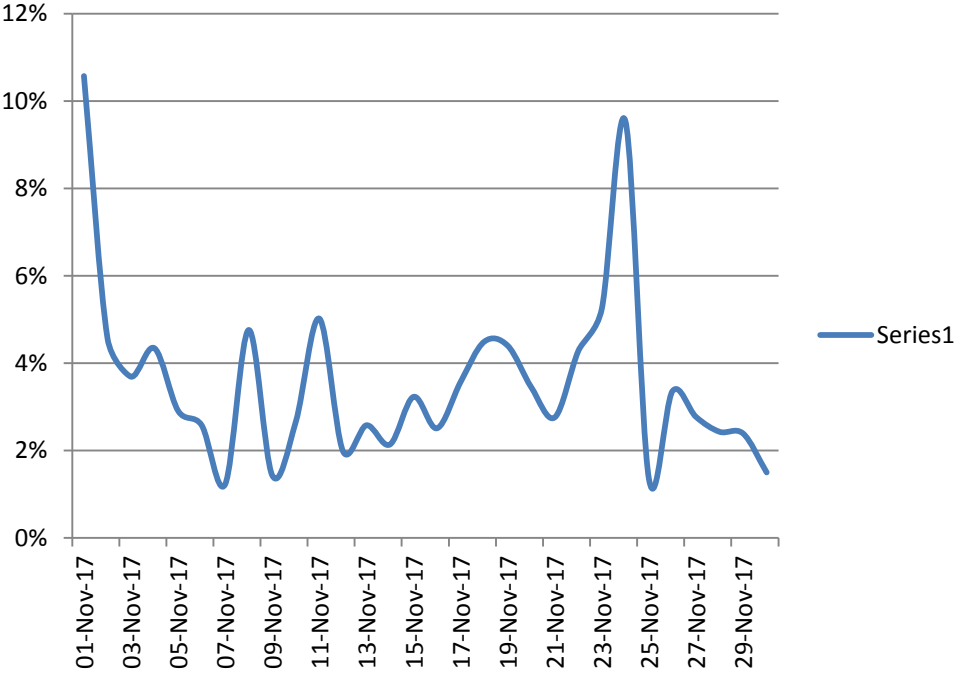

101 Abandonment Rate

Date	Abandonment rate	Date	Abandonment rate
01-Nov-17	10.6%	16-Nov-17	2.5%
02-Nov-17	4.6%	17-Nov-17	3.6%
03-Nov-17	3.7%	18-Nov-17	4.5%
04-Nov-17	4.3%	19-Nov-17	4.4%
05-Nov-17	2.9%	20-Nov-17	3.5%
06-Nov-17	2.6%	21-Nov-17	2.8%
07-Nov-17	1.2%	22-Nov-17	4.3%
08-Nov-17	4.8%	23-Nov-17	5.3%
09-Nov-17	1.4%	24-Nov-17	9.5%
10-Nov-17	2.7%	25-Nov-17	1.4%
11-Nov-17	5.0%	26-Nov-17	3.4%
12-Nov-17	2.0%	27-Nov-17	2.8%
13-Nov-17	2.6%	28-Nov-17	2.4%
14-Nov-17	2.1%	29-Nov-17	2.4%
15-Nov-17	3.2%	30-Nov-17	1.5%

3