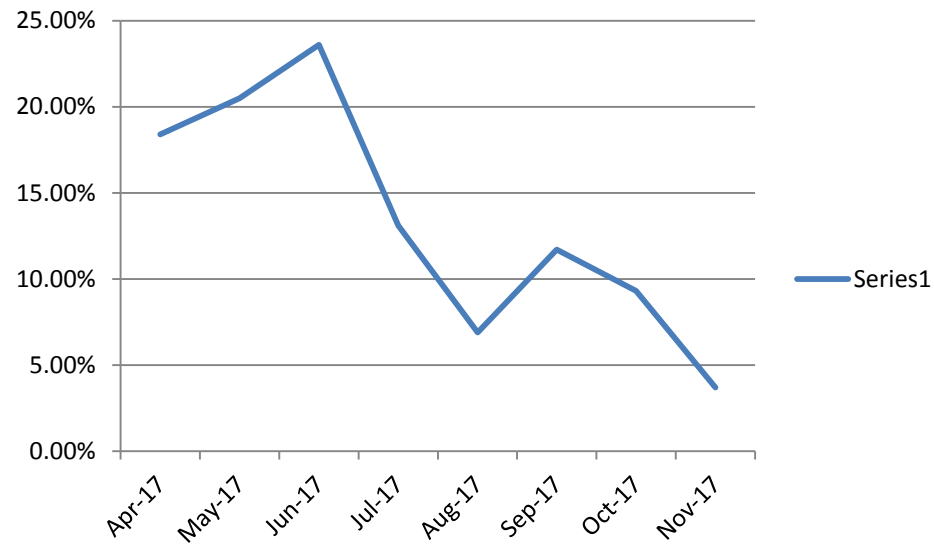

Leicestershire
Police

Protecting our communities

101 Performance Data

leics.police.uk

101 Abandonment Rate

Apr-17	18.40%
May-17	20.50%
Jun-17	23.60%
Jul-17	13.10%
Aug-17	6.90%
Sep-17	11.70%
Oct-17	9.30%
Nov-17	3.70%